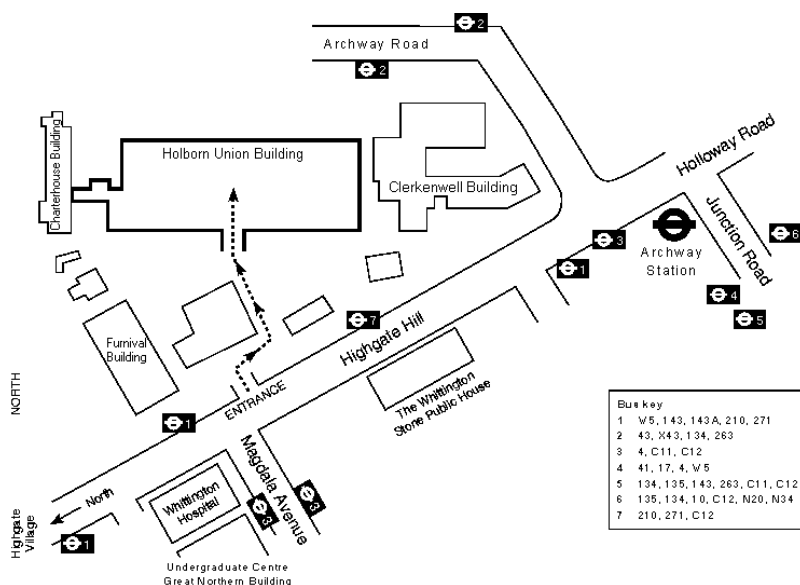

How to find us

Furnival Building Gymnasium,
Archway Campus of Middlesex University,
2 - 10 Highgate Hill,
London N19 5LW

Directions to Wu's Tai Chi Chuan Academy, Archway, London

The Academy is situated in the Furnival Building, Highgate hill, which is part of the University College and Middlesex University Campus.

By Car:

There is ample parking on site **in the evenings (6 PM onwards)** but parking is restricted to staff and permit holders during the working day. The car park can be approached only from the Archway road (2nd left turn).

By Underground:

The nearest Underground station is Archway (Northern Line). Leave the station by the Highgate Hill exit, and walk up the hill for about 250 yards. The Furnival building is on the opposite side of the road. It is about a 5 minute walk.

Bus: 4, 11, 17, 40, 43, 134, 263, 271, 390, C11, W5

Tube: Northern Line, Archway Station

British Rail: Gospel Oak - Barking line, Upper Holloway Station

By Rail:
The nearest railway station is Upper Holloway which is on the Gospel Oak to Barking branch of the North London Line. When you leave the station turn left and walk up towards Archway tube station, from there follow the directions as above. It is about a 10 minute walk.